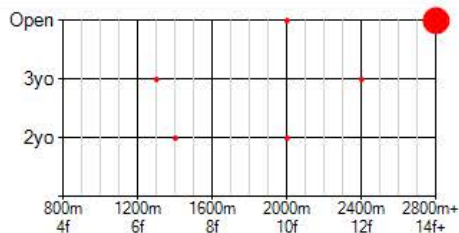

Graded Stakeswinners with same pattern

Horse Name	G1	G2	G3	E	C SI
<a href="#">View</a> VERACITY	0	0	1	0	15
<a href="#">View</a> SEDGE	0	0	1	31	15
<a href="#">View</a> SILVANO'S JET	0	1	0	31	10
<a href="#">View</a> HANAMI	0	1	0	0	10
<a href="#">View</a> HOT TICKET	0	0	1	31	10
<a href="#">View</a> BULSARA	0	0	1	31	10
<a href="#">View</a> FOREST OF DEAN	0	0	1	31	10

Aptitude Profile

The Aptitude Profile shows the Age and Distance range of Stakeswinners bred with this pattern. The larger the Red Dot, the more winners in that category. Place your mouse over a Red Dot to see a list of horses that won in that category.