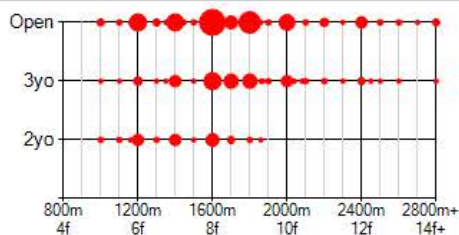

Graded Stakeswinners with same pattern

	Horse Name	G1	G2	G3	E	CSI
View	LYCIUS	1	0	0	0	22
View	TERESHKOVA	0	0	1	0	22
View	DISTANT VIEW	1	0	0	3	18
View	MEDECIS	0	0	1	3	18
View	IMPERFECT WORLD	0	1	1	0	16
View	STORMING HOME	3	1	0	0	15
View	KINGMAMBO	3	0	0	0	15
View	MEDICEAN	2	2	0	0	15
View	FUSAICHI PEGASUS	1	3	0	0	15
View	JADE HUNTER	1	1	0	7	15
View	OUTCOME	1	0	1	15	15
View	CHESTER HOUSE	1	0	1	0	15
View	DANCETHRUTHEDAWN	1	0	0	0	15
View	WEST WIND	1	0	0	0	15
View	REBECCA SHARP	1	0	0	0	15

1 2 3 4 5 6 7 8 9 10 ...

Aptitude Profile

The Aptitude Profile shows the Age and Distance range of Stakeswinners bred with this pattern. The larger the Red Dot, the more winners in that category. Place your mouse over a Red Dot to see a list of horses that won in that category.