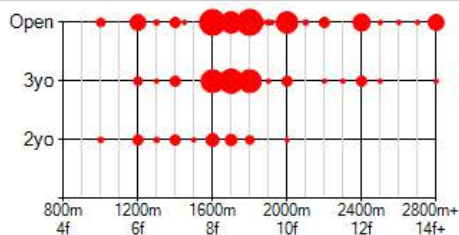

Graded Stakeswinners with same pattern

Horse Name	G1	G2	G3	E	CSI
View A.P. INDY	4	2	0	0	22
View PARADE QUEEN	0	1	1	0	22
View O CAESOUR	1	2	0	15	18
View DREAMY KID	0	1	0	7	17
View KID DREAMS	0	0	1	7	17
View JAY PEG	4	1	1	33	16
View LEMON DROP KID	5	2	0	15	15
View APTITUDE	2	1	0	0	15
View FLEET RENEE	2	0	0	0	15
View BLACK HAWK	2	0	0	7	15
View VINDICATION	1	0	1	0	15
View TAIKI BLIZZARD	1	0	0	0	15
View ELUSIVE GOLD	1	0	0	18	15
View ANGUILLA	0	2	2	0	15
View FLEET LADY	0	2	0	0	15

1 2 3 4 5 6 7 8 9 10 ...

Aptitude Profile

The Aptitude Profile shows the Age and Distance range of Stakeswinners bred with this pattern. The larger the Red Dot, the more winners in that category. Place your mouse over a Red Dot to see a list of horses that won in that category.