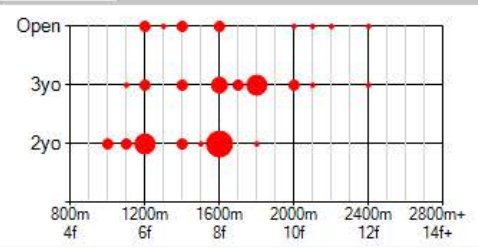

Enter Dam

Aptitude Profile

The Aptitude Profile shows the Age and Distance range of Stakeswinners bred with this pattern. The larger the Red Dot, the more winners in that category. Place your mouse over a Red Dot to see a list of horses that won in that category.