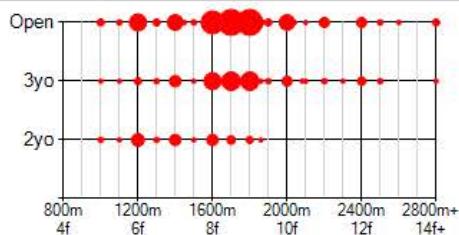

Graded Stakeswinners with same pattern

Horse Name	G1	G2	G3	E	CSI
View APTITUDE	2	1	0	0	22
View YELL	0	1	1	0	22
View SLEEP EASY	0	1	1	0	22
View TOKATEE	0	0	1	0	22
View CAMPANOLOGIST	4	1	1	22	18
View SNAKE MOUNTAIN	0	0	4	0	18
View GLIA	0	0	1	0	18
View LOVING KINDNESS	0	0	1	0	18
View DECLAN'S WARRIOR	0	0	1	15	16
View MUSIC NOTE	5	0	0	7	15
View SKIMMING	2	2	1	7	15
View HONEST LADY	1	3	0	7	15
View TEMPERA	1	1	0	0	15
View STEPHEN GOT EVEN	1	1	0	0	15
View GIROLAMO	1	1	0	0	15

1 2 3 4 5 6 7 8 9 10 ...

Aptitude Profile

The Aptitude Profile shows the Age and Distance range of Stakeswinners bred with this pattern. The larger the Red Dot, the more winners in that category. Place your mouse over a Red Dot to see a list of horses that won in that category.