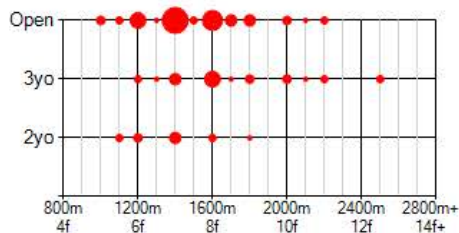

1 2 3 4 5 6

Aptitude Profile

The Aptitude Profile shows the Age and Distance range of Stakeswinners bred with this pattern. The larger the Red Dot, the more winners in that category. Place your mouse over a Red Dot to see a list of horses that won in that category.