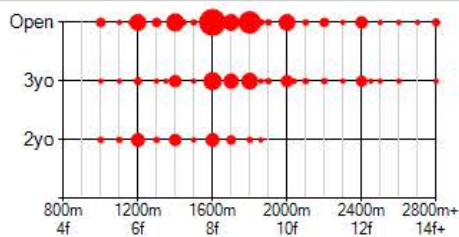

Graded Stakeswinners with same pattern

	Horse Name	G1	G2	G3	E	CSI
View	RHYTHM	2	0	0	0	22
View	WITHALLPROBABILITY	0	1	3	0	22
View	LINE IN THE SAND	0	0	2	0	22
View	GET LUCKY	0	0	1	0	22
View	WALL STREET	0	0	1	0	22
View	SHA THA	0	0	1	0	22
View	STORMING HOME	3	1	0	7	15
View	KINGMAMBO	3	0	0	7	15
View	MEDICEAN	2	2	0	7	15
View	COUP DE GENIE	2	0	1	0	15
View	MACHIAVELLIAN	2	0	0	0	15
View	FUSAICHI PEGASUS	1	3	0	7	15
View	CHESTER HOUSE	1	0	1	7	15
View	LYCIUS	1	0	0	7	15
View	DANCETHRUTHE DAWN	1	0	0	7	15

1 2 3 4 5 6 7 8 9 10 ...

Aptitude Profile

The Aptitude Profile shows the Age and Distance range of Stakeswinners bred with this pattern. The larger the Red Dot, the more winners in that category. Place your mouse over a Red Dot to see a list of horses that won in that category.