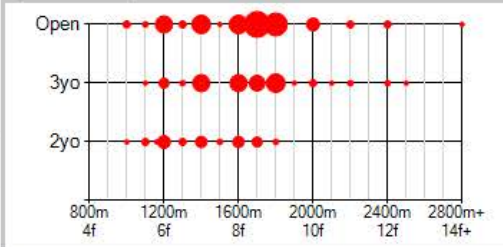

Aptitude Profile

The Aptitude Profile shows the Age and Distance range of Stakeswinners bred with this pattern. The larger the Red Dot, the more winners in that category. Place your mouse over a Red Dot to see a list of horses that won in that category.