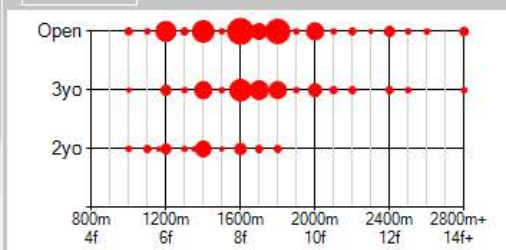

1 2 3 4 5 6 7 8 9 10 ...

Aptitude Profile

The Aptitude Profile shows the Age and Distance range of Stakeswinners bred with this pattern. The larger the Red Dot, the more winners in that category. Place your mouse over a Red Dot to see a list of horses that won in that category.